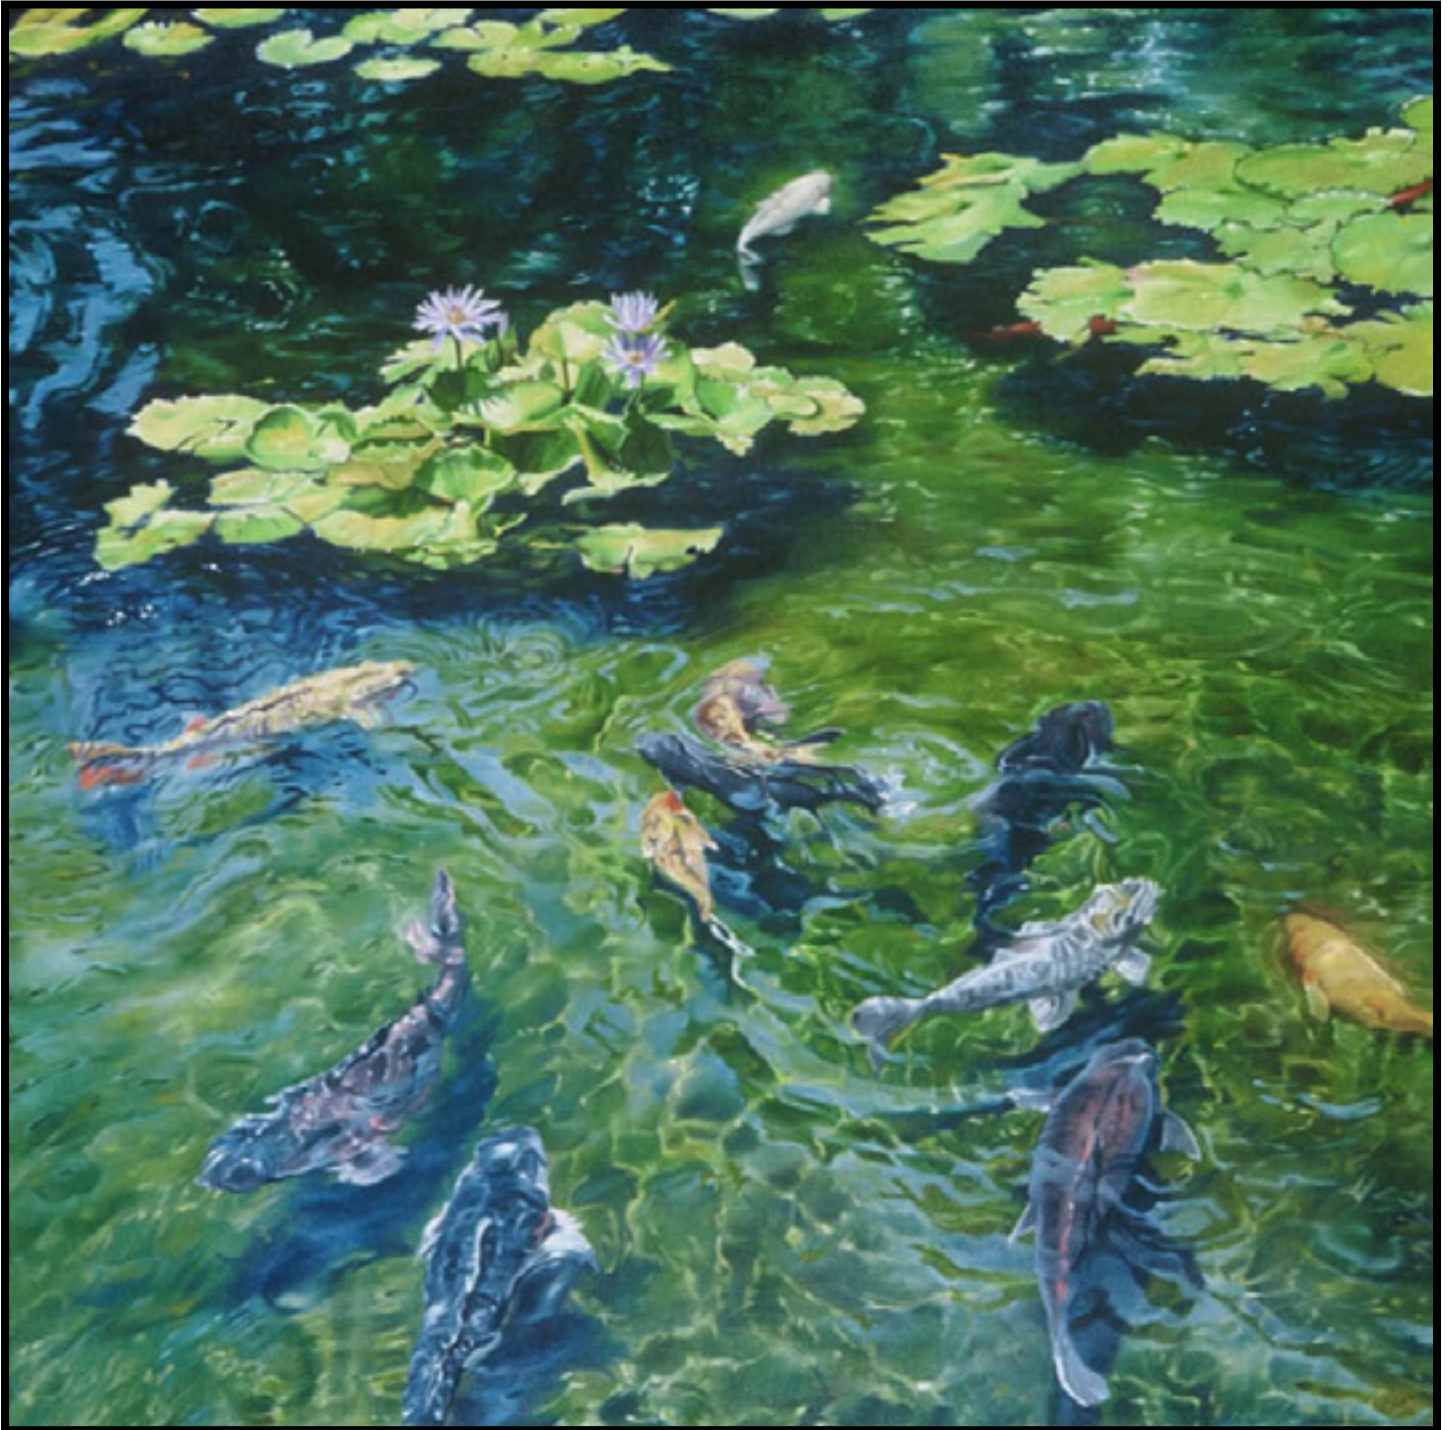

Original Artwork by Catherine Kirkwood

SQUARE ROUTE

Oil

40" x 40"

$3,800.00