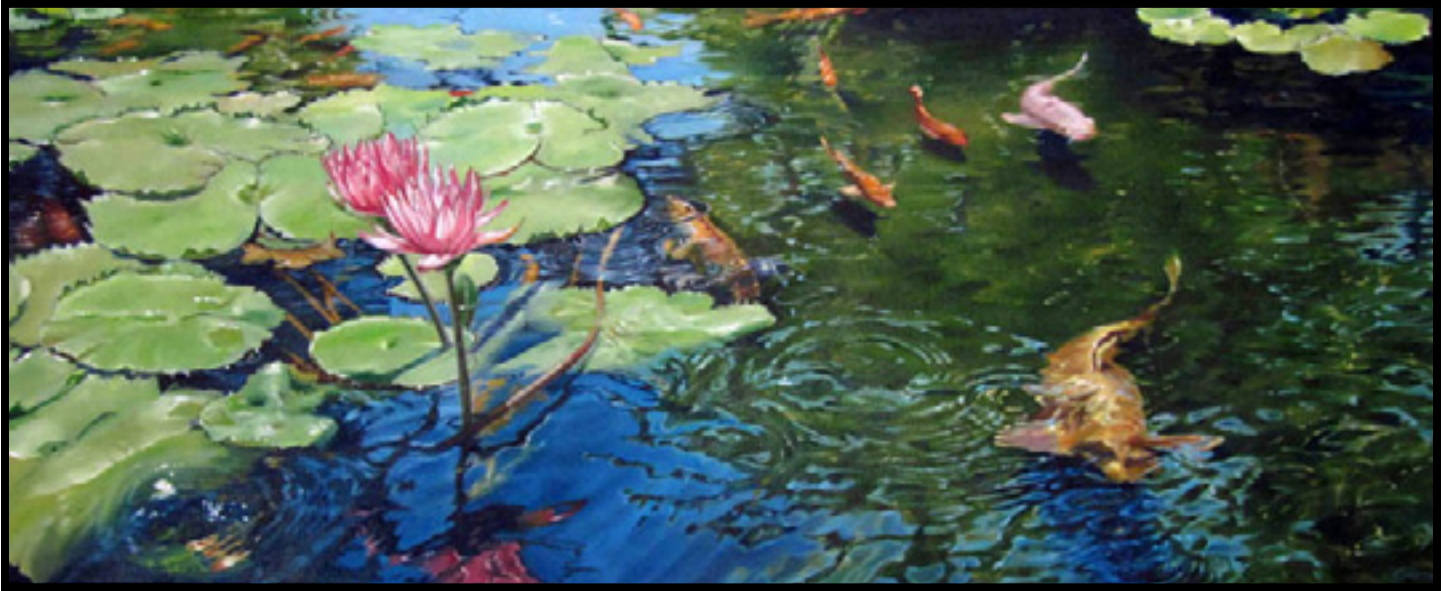

Original Artwork by Catherine Kirkwood

A MATTER OF INTEREST

Oil

32" x 40"

\$3,080.00

Original Artwork by Catherine Kirkwood

LONG VIEW

Oil