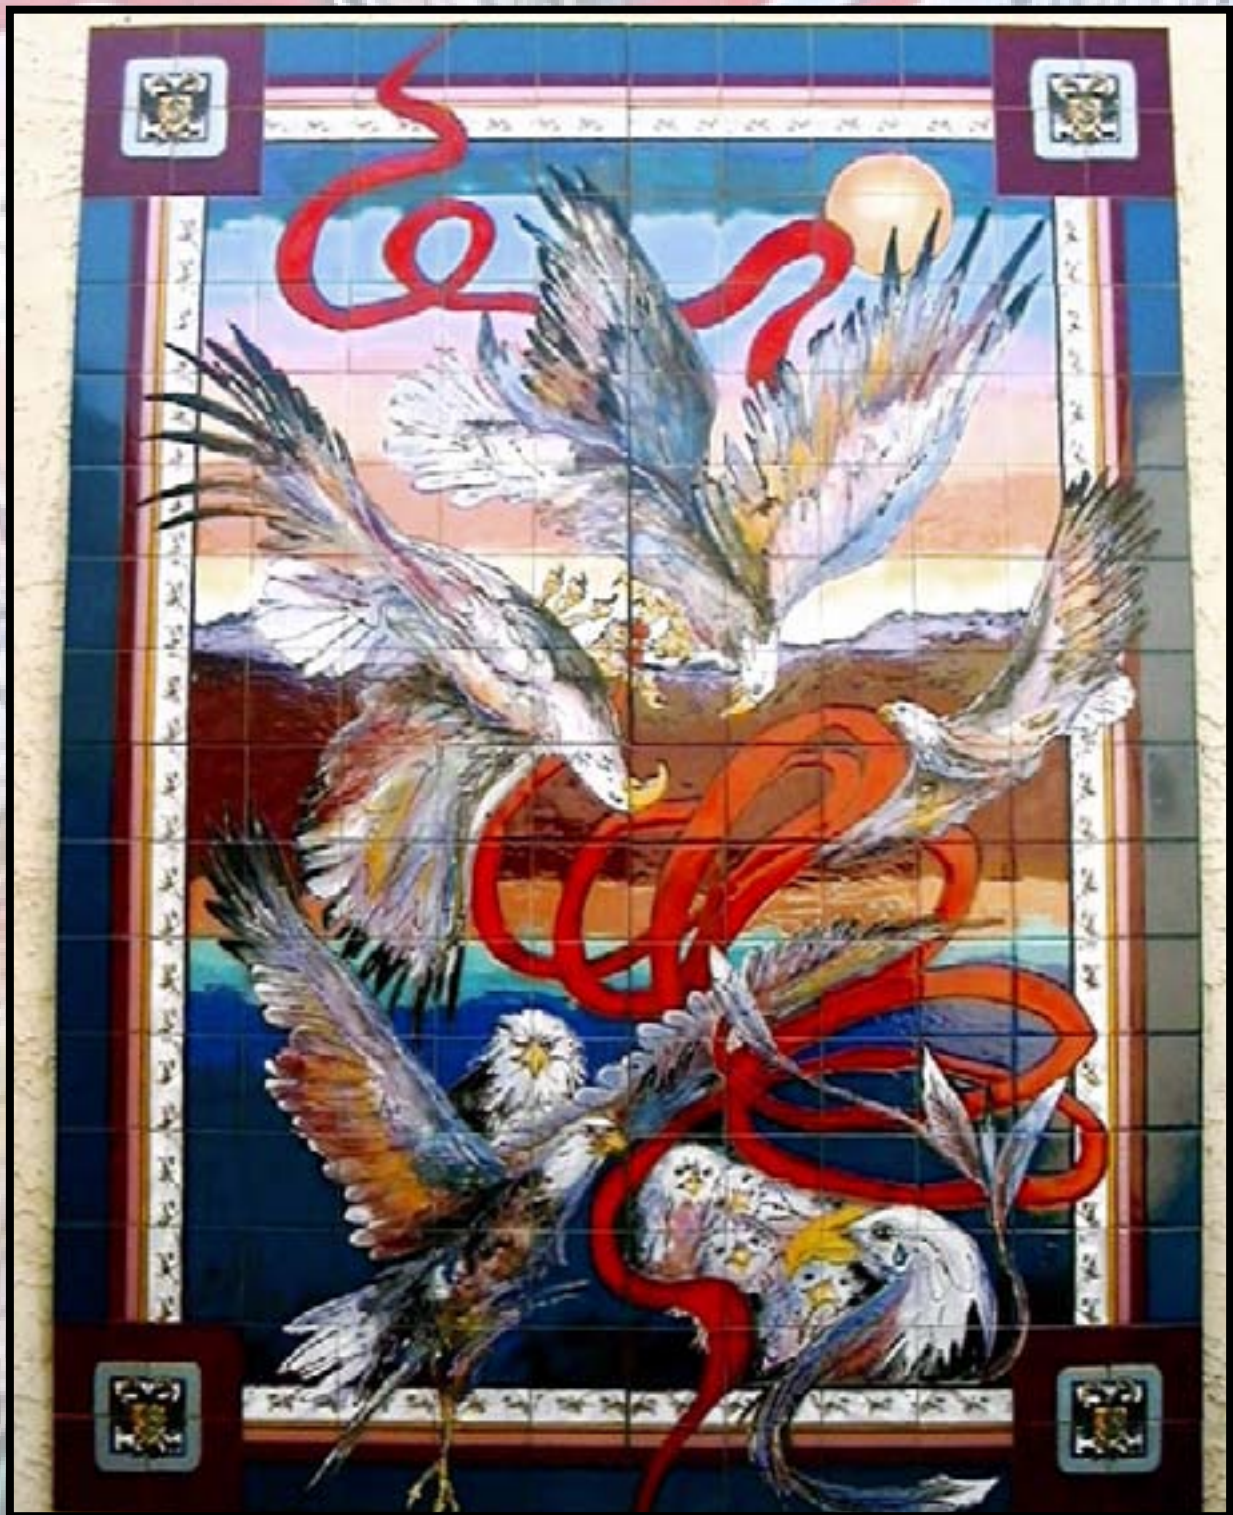

Original Artwork by Carolyn Payne

COURTSHIP FLIGHT

Ceramic Tile

6' x 8'

$8,000.00

Example of Commissioned Contract

www.art-exchange.com ☎ (888) 361.8484 FAX: (501) 624-2859

artistsupport@art-exchange.com