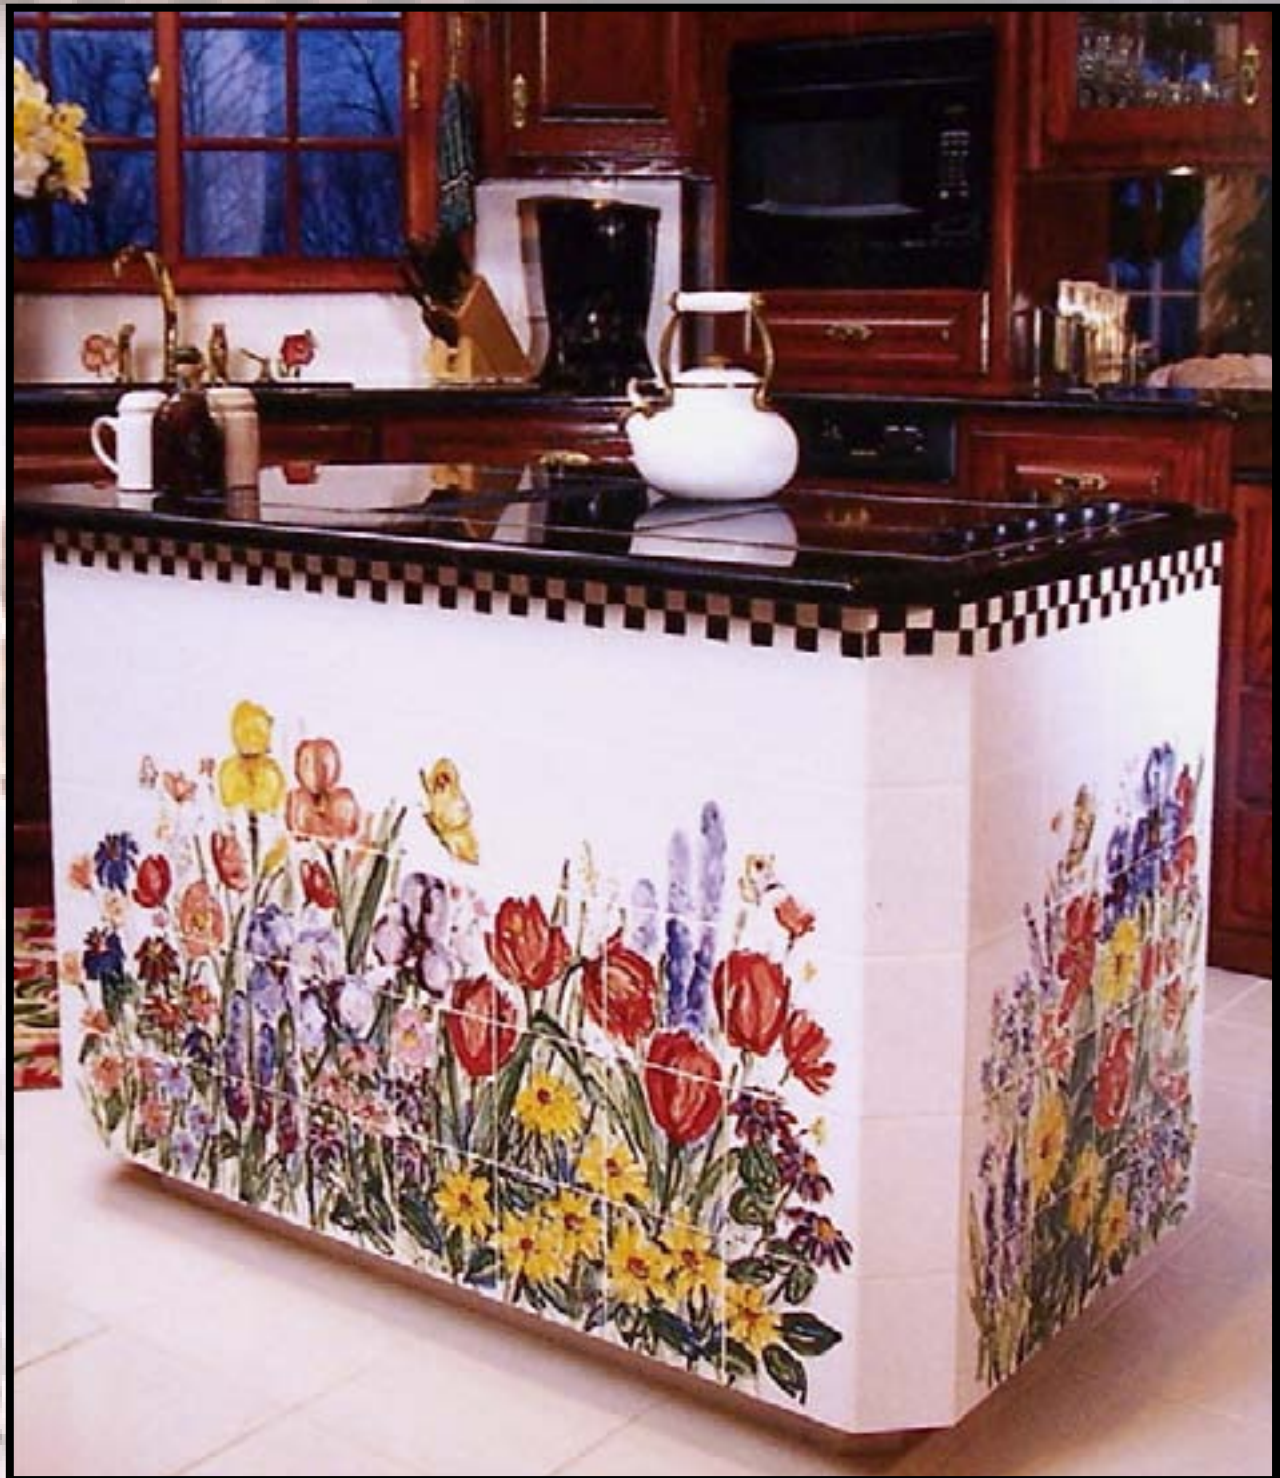

Original Artwork by Carolyn Payne

SUNFLOWER COMPOSITION

Ceramic

48" x 36"

\$2,000.00

Example of Commissioned Contract

Original Artwork by Carolyn Payne

GARDEN FLOWER ISLAND
Ceramic Tile
5' x 3' x 2.5'
\$150.00 sq. ft.